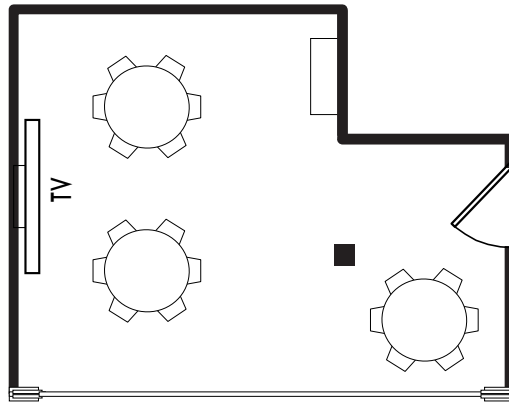

Pacific Room Floor Plan

The Pacific Room is entirely private and features a dedicated kitchen and wait staff and an Audio Visual Package including a 65" flat-screen TV, wireless lavalier or handheld microphone, and HDMI inputs for an additional fee.

We can arrange each of our private dining rooms to create precisely the feel you desire, for business meetings, rehearsal dinners and more.

The Pacific Room is 22'8" x 20'1"

- 24 Seated with Full Rounds
- 18 Seated with Crescent Rounds
- 12 Seated Boardroom Style
- 30 Cocktail Style Reception

ROUND
(8 Seats/Table)
Seats up to
24 guests

CRESCENT
(6 Seats/Table)
Seats up to
18 guests

BOARDROOM
Seats up to
12 guests