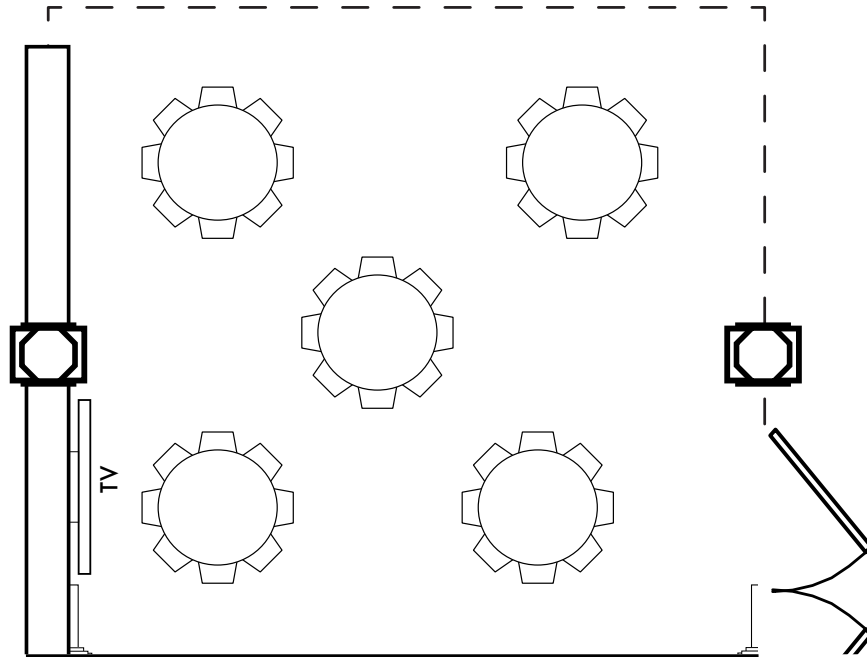

# Chestnut Room Floor Plan

The Chestnut Room is entirely private and features a dedicated kitchen and wait staff and an Audio Visual Package including a 55" flat-screen TV, wireless lavalier or handheld microphone, and HDMI inputs for an additional fee.

We can arrange each of our private dining rooms to create precisely the feel you desire, for business meetings, rehearsal dinners and more.

The Chestnut Room is 28' x 16'

- 40 Seated with Full Rounds
- 30 Seated with Crescent Rounds, Presentation Style
- 24 Seated Boardroom Style
- 50 Cocktail Style Reception

ROUND  
(8 Seats/Table)  
Seats up to  
40 guests

CRESCENT  
(6 Seats/Table)  
Seats up to  
30 guests

BOARDROOM  
(Large size)  
Seats up to  
24 guests