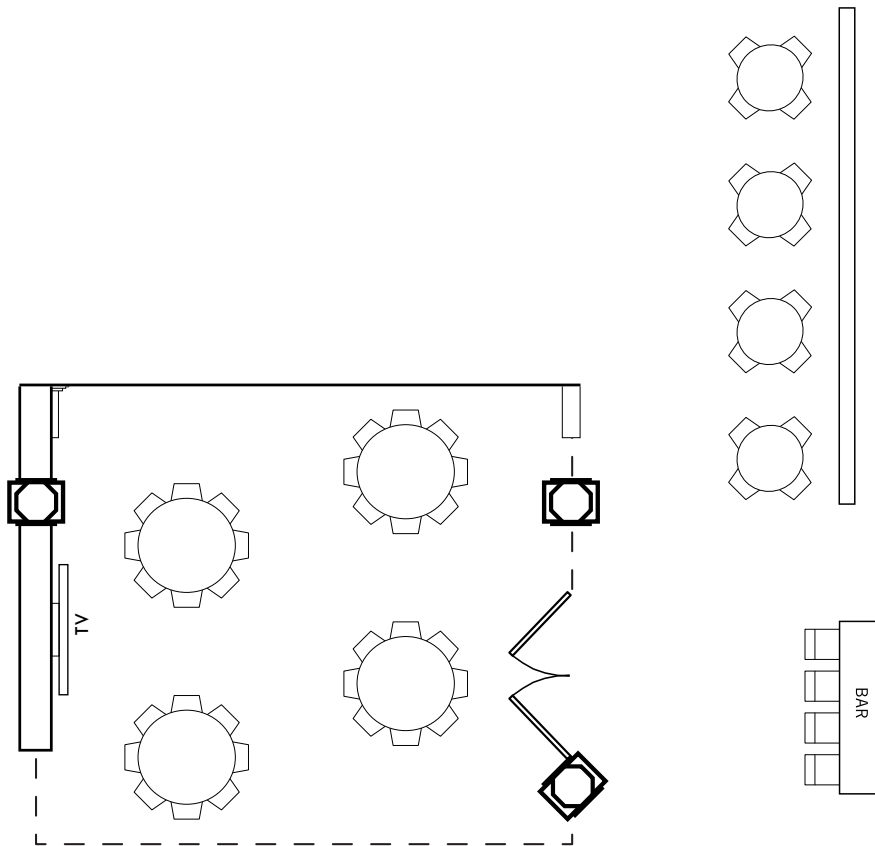

# Rush Room Floor Plan

The Rush Room is entirely private with its own bar and foyer for reception, and features a dedicated kitchen and wait staff and an Audio Visual Package including a 55" flat-screen TV, wireless lavalier or handheld microphone, and HDMI inputs for an additional fee.

We can arrange each of our private dining rooms to create precisely the feel you desire, for business meetings, rehearsal dinners and more.

The Rush Room is 19'6" x 16'

- 32 Seated with Full Rounds
- 16 Seated Boardroom Style
- 24 Seated with Crescent Rounds, Presentation Style
- 40 Cocktail Style Reception

ROUND  
(8 Seats/Table)  
Seats up to  
32 guests

CRESCENT  
(6 Seats/Table)  
Seats up to  
24 guests

BOARDROOM  
Seats up to  
16 guests