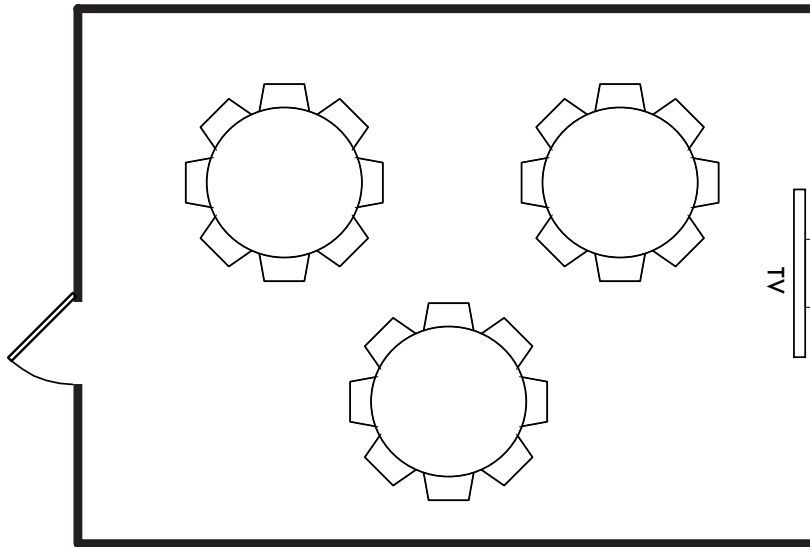

Capri Room Floor Plan

The Capri Room is entirely private and features a dedicated kitchen and wait staff.

We can arrange each of our private dining rooms to create precisely the feel you desire, for business meetings, rehearsal dinners and more.

- The Capri Room is 25' x 16'
- 24 Seated with Full Rounds
 - 24 Seated Crescent Rounds, Presentation Style
 - 40 Cocktail Style Reception

ROUND
(8 Seats/Table)
Seats up to
24 guests

CRESCENT
(6 Seats/Table)
Seats up to
24 guests